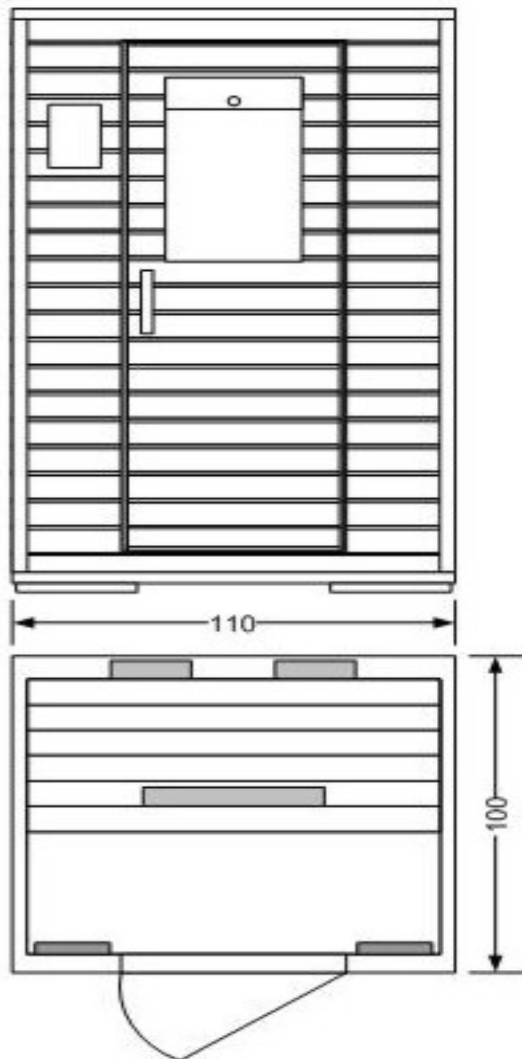

## Series 2 / IS-110

Ideal 1 Person Model  
Far Infrared Sauna

- Will enhance any room.
- Precision Dual Digital Display
- Built-in Stereo Speakers
- 5 Ceramic Bio-resonant infrared heaters

### Dimensions

Width	110 cm / 44"
Depth	100 cm / 40"
Height	185 cm / 73"

Power: 110V / 1,640W

### Packaging

Box A	116 x 178 x 33 cm / 46" x 70" x 13"
Box B	102 x 178 x 19 cm / 40" x 70" x 7.5"
Box C	116 x 106 x 20 cm / 46" x 42" x 8"