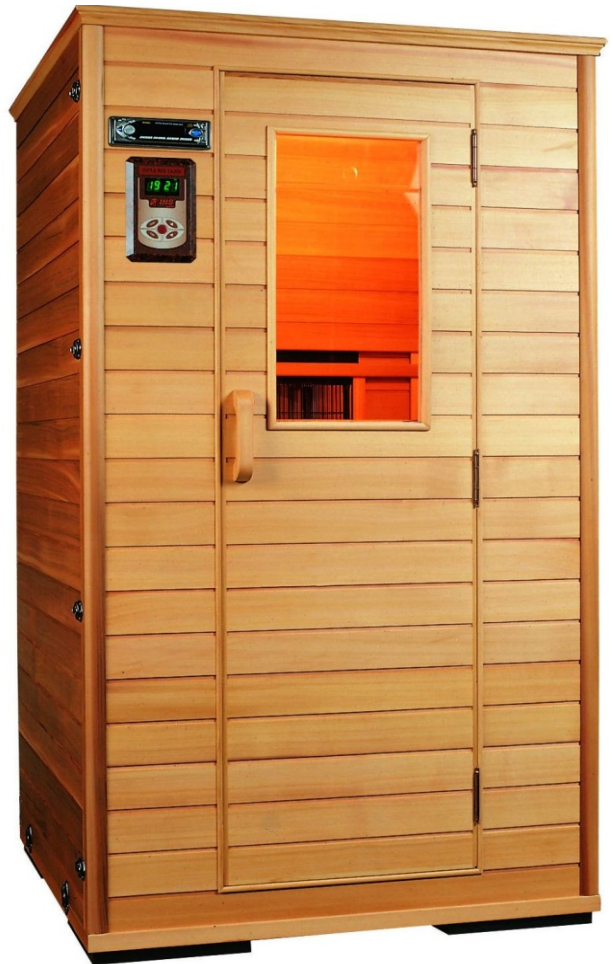

# Solarus

## Series 2 / IS-110

Ideal 1 Person Model  
Far Infrared Sauna

- Will enhance any room.
- Precision Dual Digital Display
- Built-in Stereo Speakers
- 5 Ceramic Bio-resonant infrared heaters

### Options Available

- Towel Rack
- Back Rests
- CD Player

### Dimensions

Width	110 cm / 44"
Depth	100 cm / 40"
Height	185 cm / 73"

Power: 110V / 1,640W