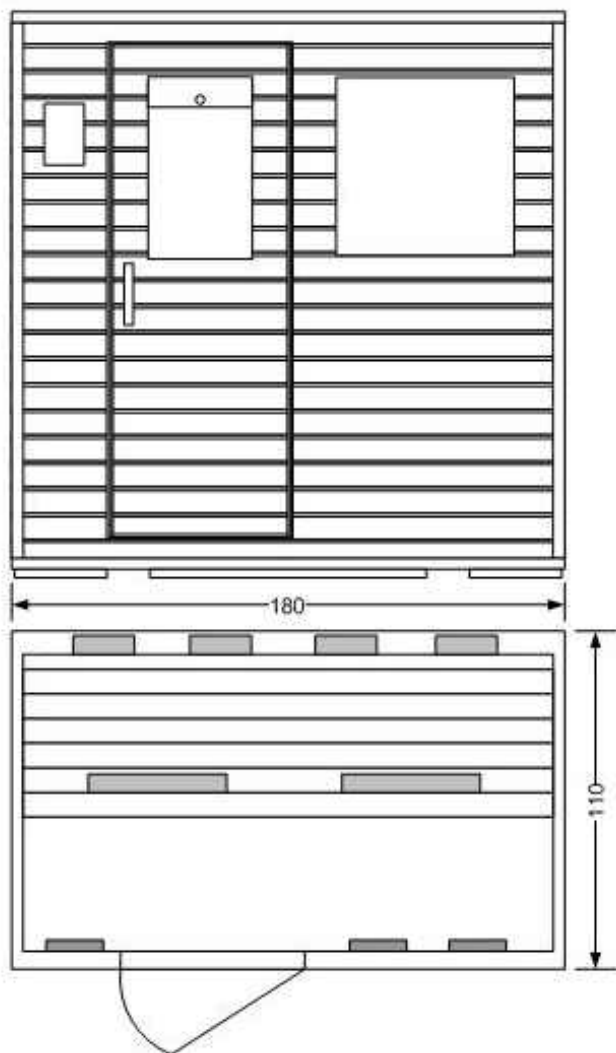

## Series 2 / IS-180

Clinic Model - 72" wide  
Far Infrared Sauna

- Craftsmanship will enhance any room.
- Comfortable interior for 3-4 person
- Precision Dual Digital Display
- Built-in Stereo Speakers
- Ceramic Bio-resonant infrared heaters

### Options Available

- Towel Rack
- Back Rests
- CD Player

shown with optional CD player

### Dimensions

Width	180 cm / 72 inch
Depth	110 cm / 44 inch
Height	185 cm / 73 inch

Power: 220V / 3,040W

### Packaging

Box A	186 x 178 x 33 cm / 73" x 70" x 13"
Box B	112 x 178 x 19 cm / 44" x 70" x 7.5"
Box C	186 x 116 x 20 cm / 73" x 46" x 8"

**1.800.651.7968**

**www.SOLARUSsauna.com**