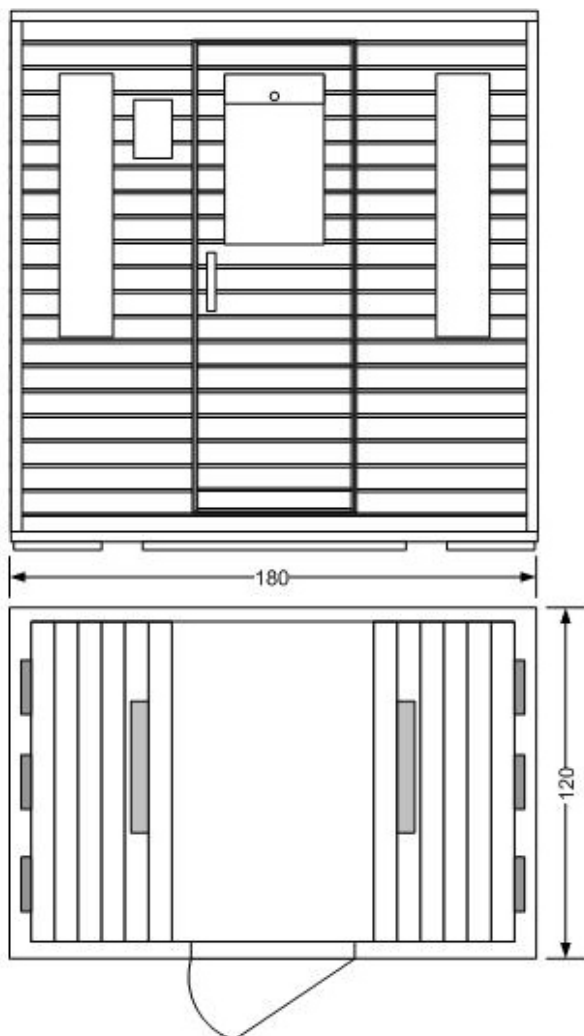

Solarus

Series 2 / IS-180 DD

Double Bench Family Model
Far Infrared Sauna

- Will enhance any room.
- Comfortable interior for 4-6 person
- Precision Dual Digital Display
- Built-in Stereo Speakers
- Ceramic Bio-resonant infrared heaters

Options Available

- Towel Rack
- Back Rests
- CD Player

Dimensions

Width 180 cm / 71"
Depth 120 cm / 48"
Height 185 cm / 73"

Power: 220V / 3,040W

Infrared Heaters:

6 units 400W (Side panels)
2 units 200W (Panel under bench)

Weight: approx. 210 kgs / 465 lbs

Packaging

Box A 186 x 178 x 33 cm / 73" x 70" x 13"
Box B 120 x 178 x 28 cm / 48" x 70" x 11"
Box C 186 x 126 x 20 cm / 73" x 50" x 8"