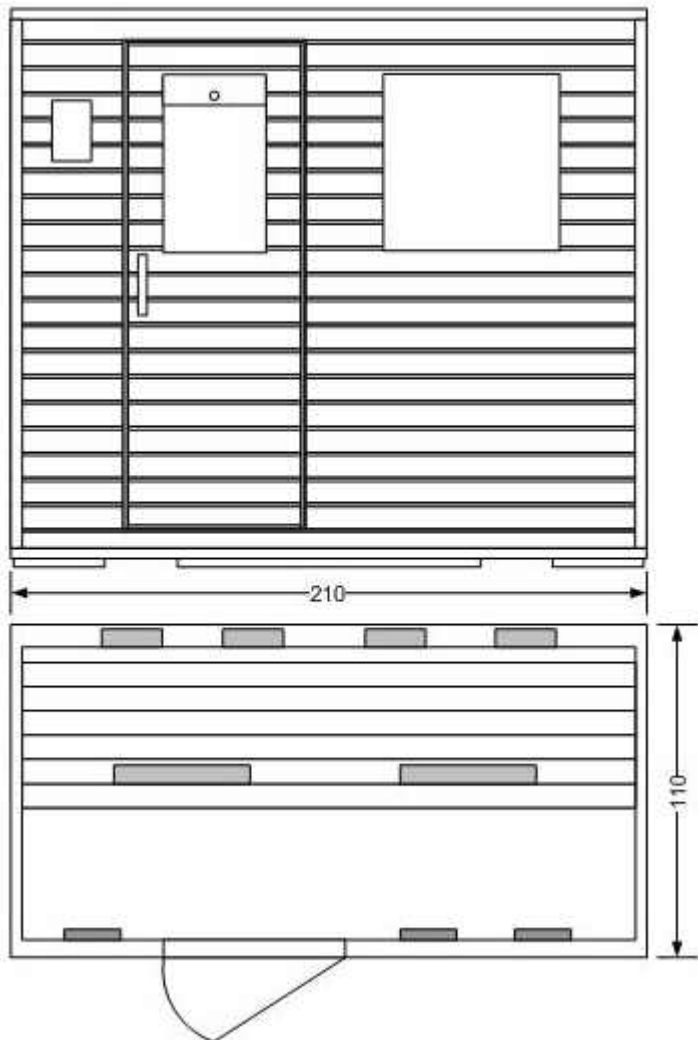

Solarus

Series 2 / IS-210

Clinic Model

Far Infrared Sauna

- Will enhance any room.
- Comfortable interior for 4-5 person
- Precision Dual Digital Display
- Built-in Stereo Speakers
- Ceramic Bio-resonant infrared heaters

Options Available

- Towel Rack
- Back Rests
- CD Player

Dimensions

Width 210 cm / 83"
Depth 110 cm / 43"
Height 185 cm / 73"

Power: 220V / 3,040W

Infrared Heaters:

4 units 350W (Back panel)
3 units 400W (Front panel)
2 units 200W (Panel under bench)

Weight: approx. 220 kgs / 485 lbs

Packaging

Box A 216 x 178 x 33 cm / 85" x 70" x 13"
Box B 112 x 178 x 20 cm / 44" x 70" x 8"
Box C 216 x 116 x 20 cm / 85" x 50" x 8"